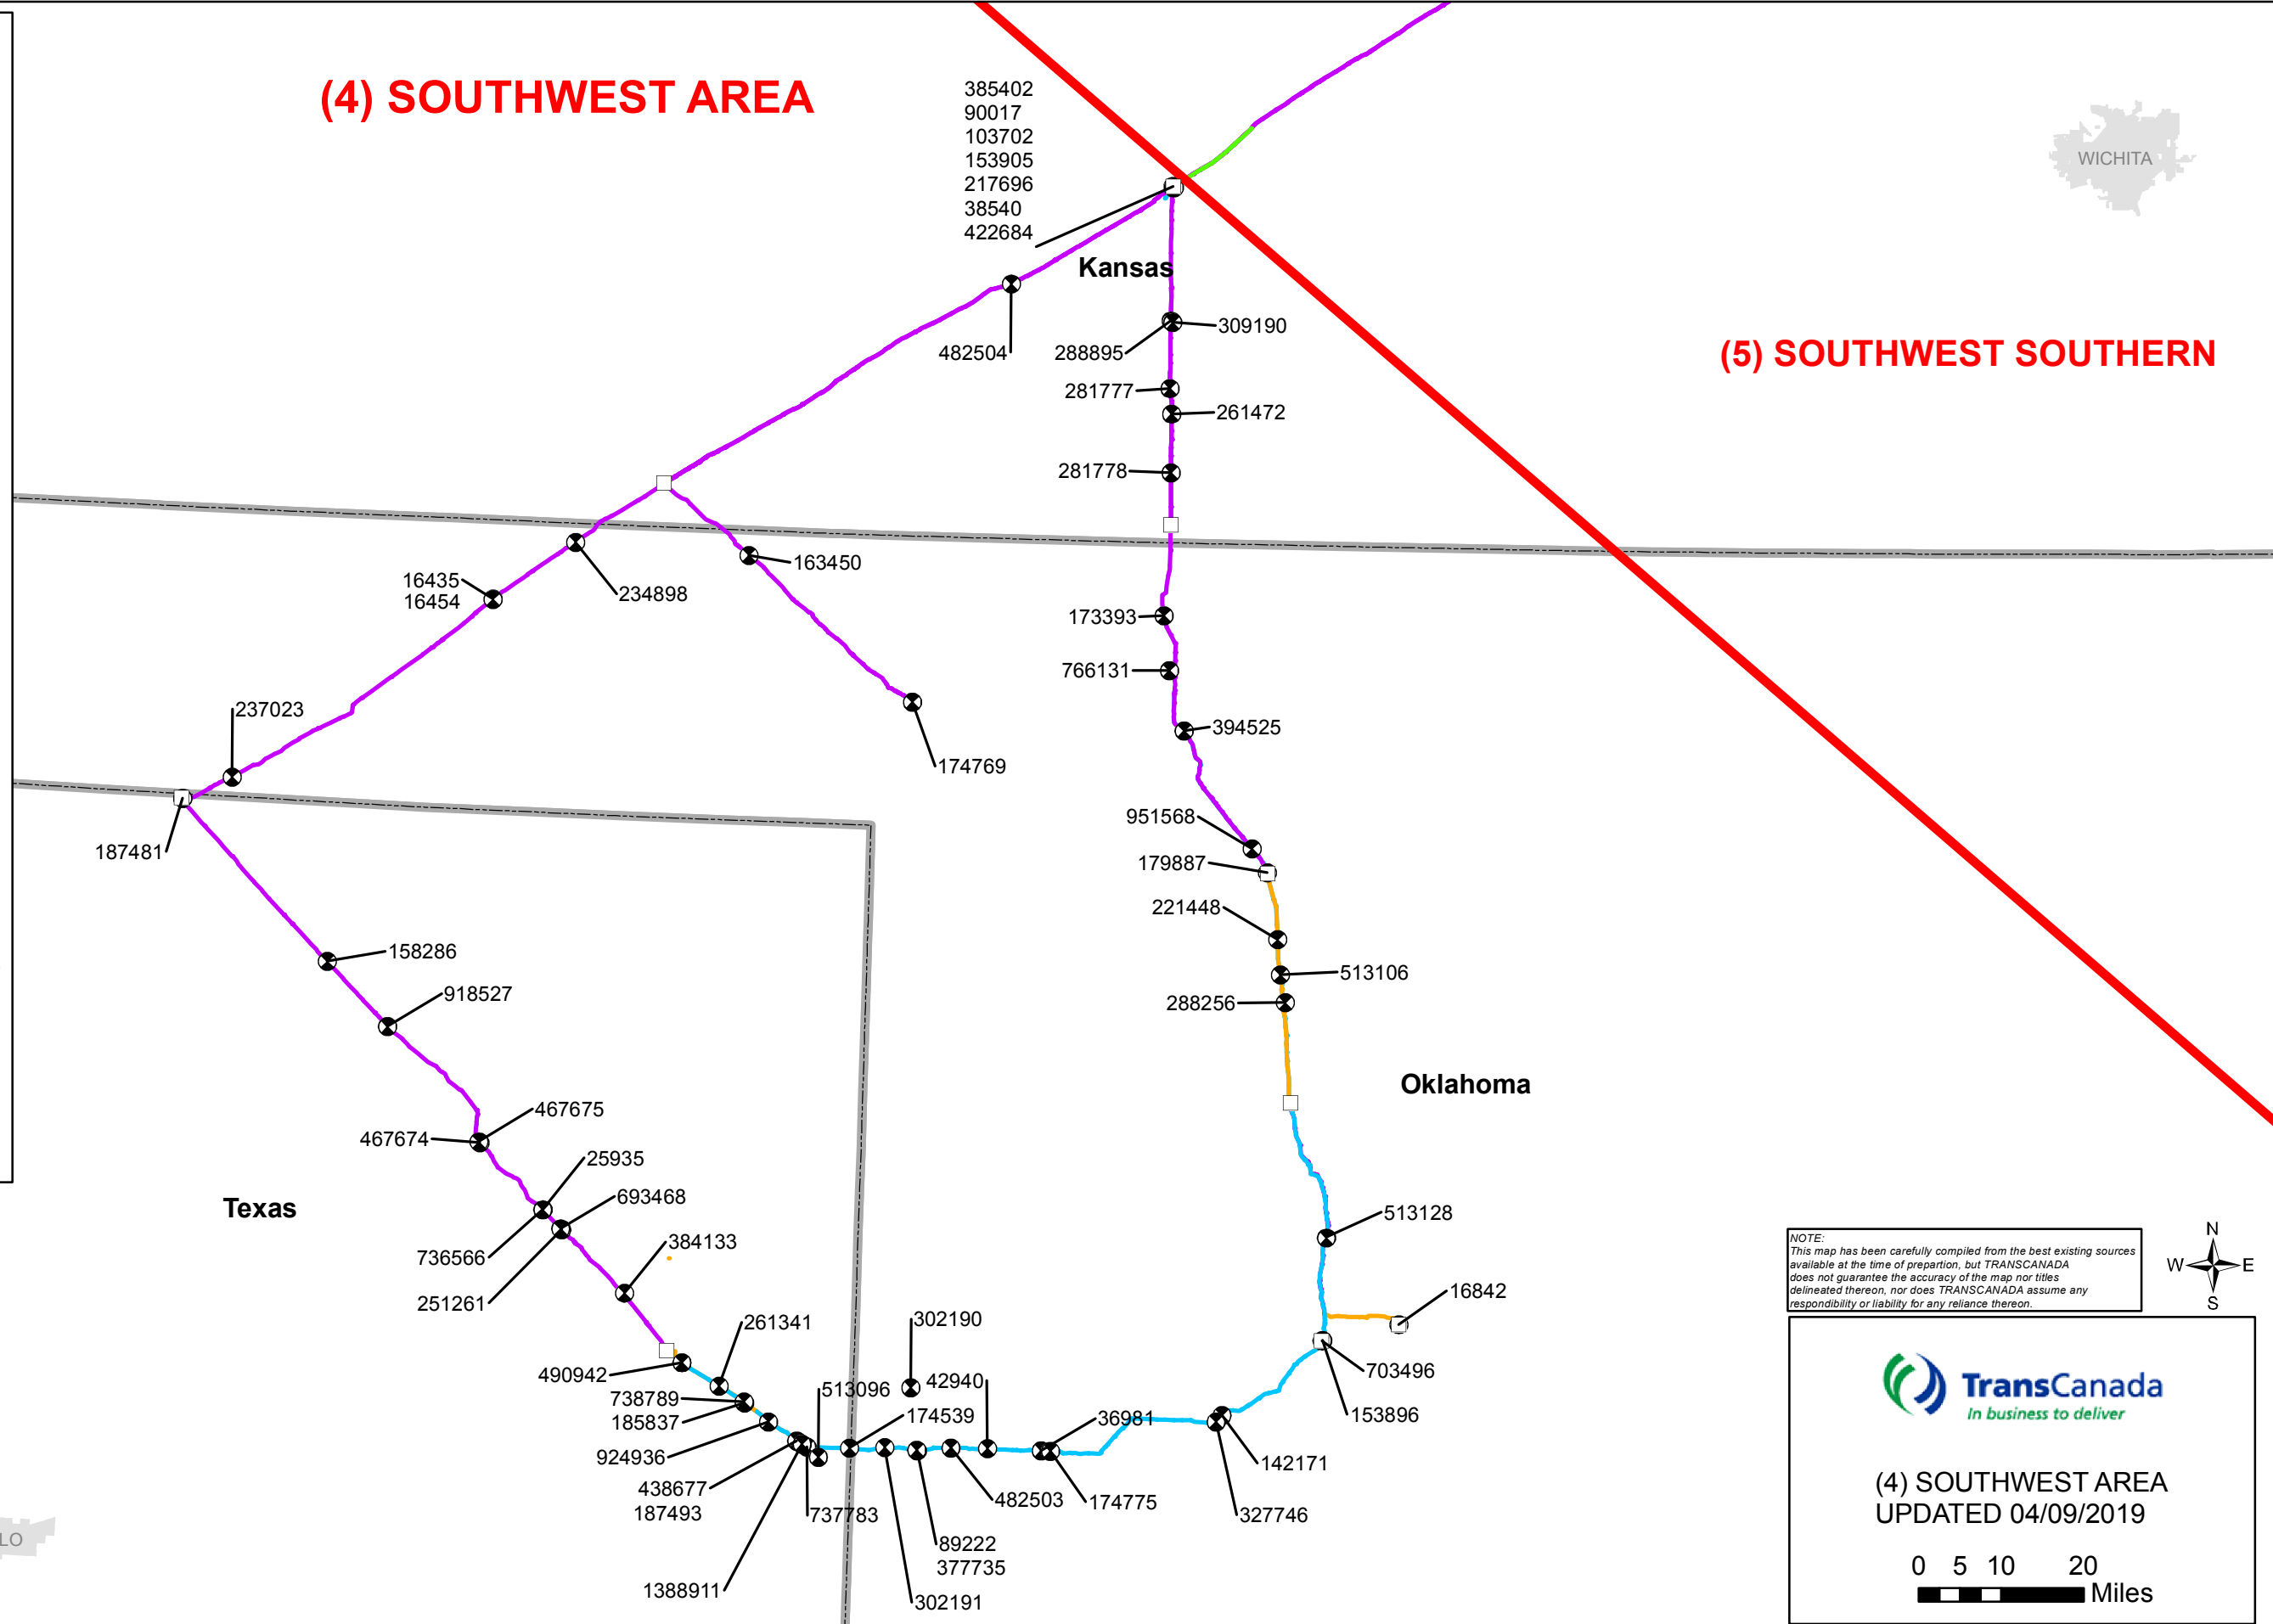

(4) SOUTHWEST AREA

(5) SOUTHWEST SOUTHERN

Legend

- Compressor Station

ANR Pipeline

- 2"-10"
- 12"-19"
- 20'-26'
- 30"-48"

NOTE:
This map has been carefully compiled from the best existing sources available at the time of preparation, but TRANSCANADA does not guarantee the accuracy of the map nor titles delineated thereon, nor does TRANSCANADA assume any responsibility or liability for any reliance thereon.

(4) SOUTHWEST AREA
UPDATED 04/09/2019

0 5 10 20
Miles